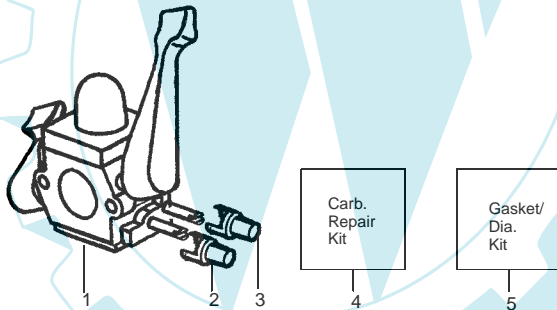

✓ = NEW PART NUMBER FOR THIS IPL

* = REFER TO THE SERVICE REFERENCE INDICATED FOR MORE INFORMATION. (LOCATED AT END OF IPL)

PARTS LIST NO. 530087925		McCULLOCH PARTS LIST	MODEL(s) BVM 240
DATE 1/31/03	REPLACES 530087925-11/20/02		Note: Illustration may differ from actual model due to design changes

TYPE 1 ONLY

Carburetor Assembly Part # 530069924 - (WA-229)

Key No.	Part No.	Description
1	530038403	Limiter Cap
2	530069842	Carburetor Repair Kit
3	530069845	Gasket/Diaphragm Kit

TYPE 2,3 ONLY

Carburetor Assembly Part # 530071465 - (C1Q-W11)