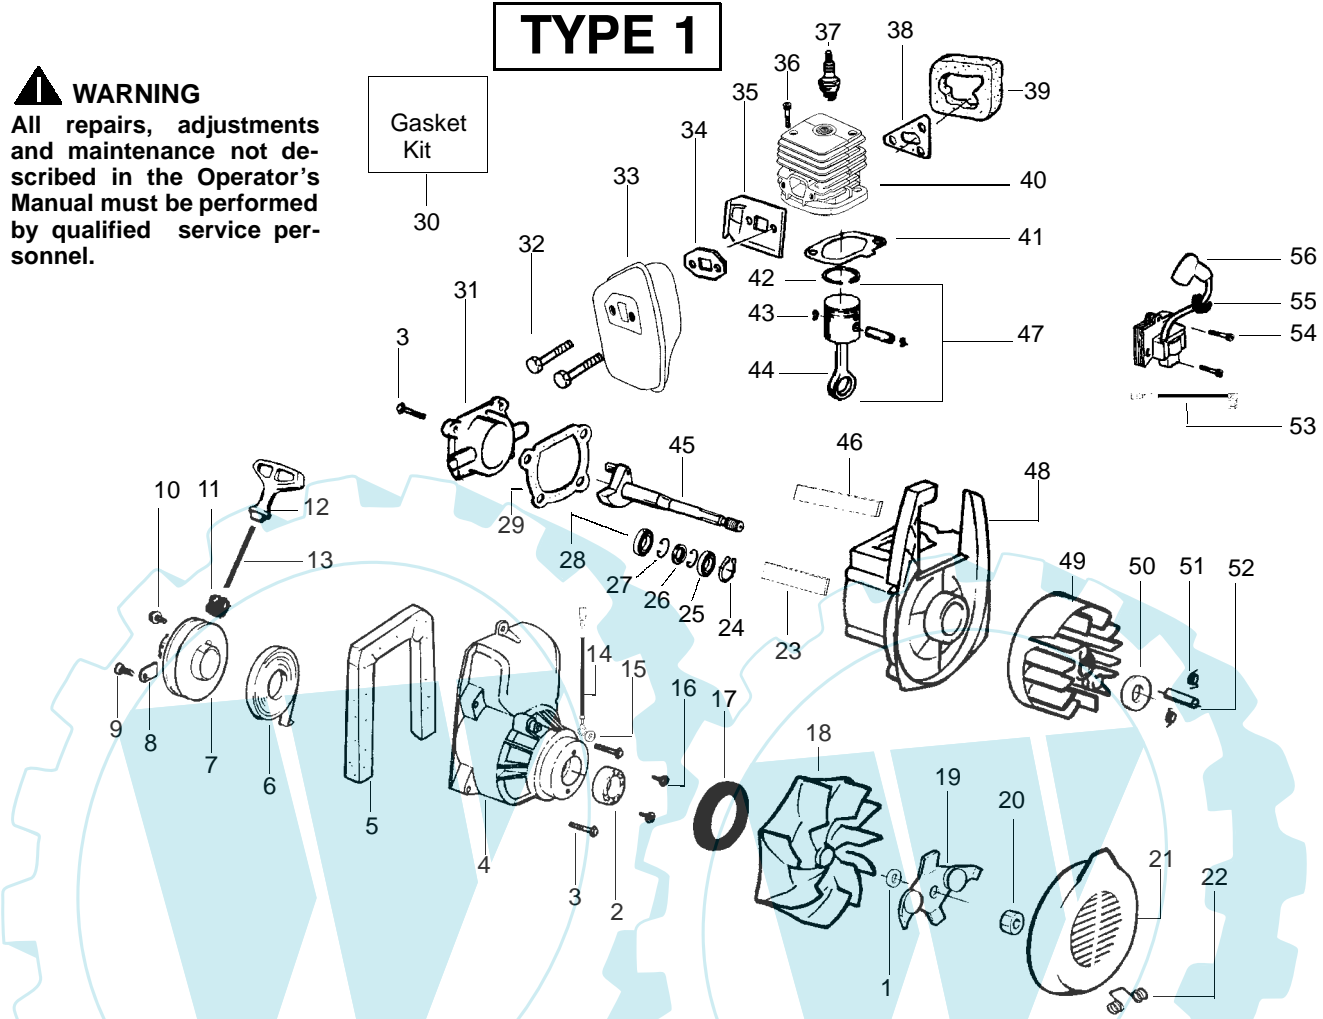

PARTS LIST NO. 530087925		McCULLOCH. PARTS LIST	MODEL(s) BVM 240	
DATE 1/31/03	REPLACES 530087925-11/20/02		Note: Illustration may differ from actual model due to design changes	PAGE NO. 4

TYPE 1

WARNING
All repairs, adjustments and maintenance not described in the Operator's Manual must be performed by qualified service personnel.

Ref.	Part No.	Description	Ref.	Part No.	Description	Ref.	Part No.	Description
1.	530016240	Washer-Belleville	24.	530015941	Retainer Ring-C'chaft	44.	530069945	Connecting Rod Ass'y.
2.	530054292	Bearing	25.	530032124	Bearing - Outer	45.	530049429	Assy. - Crankshaft
3.	530015810	Screw	26.	530019179	Seal - Crankcase	46.	530049846	Foam - Top
4.	530054114	Fan Housing Ass'y. (incl. 2, 3)	27.	530015945	Retaining Ring- c'case	47.	530069812	Piston Kit (Incl. 42 & 43)
5.	530049713	Foam Seal	28.	530032125	Bearing - Inner	48.	530069818	Assy.- Crankcase (incl. 25-28)
6.	530042086	Starter Spring	29.	530019181	Gasket - C'case/Shrd	49.	530071268	Assy-Flywheel (incl51)
7.	530069885	Starter Pulley Kit	30.	530069813	Kit - Gasket (incl. 29,34,38,41)	50.	530015149	Washer
8.	530016226	Retainer Can	31.	530049297	Cover - Crankcase	51.	530023817	Spring-Starter Dog
9.	530015880	Screw	32.	530016203	Bolt - Muffler	52.	530016190	Flywheel Spacer
10.	530016080	Screw-Starter Pulley	33.	530052241	Assy. -Muffler	53.	530049495	Leadwire - Switch
11.	530029182	Eyelet - Flange	34.	530019241	Gasket - Muffler	54.	530016208	Bolt
12.	530049488	Starter Handle	35.	530049502	Shield - Muffler	55.	530019182	Grommet-Ign. Module
13.	530069232	Kit - Rope	36.	530015953	Screw	56.	530052266	Ignition Module
14.	530049496	Leadwire - Ground	37.	952030201	Spark Plug (RCJ-8Y)			
15.	530015677	Washer	38.	530019242	Gasket- Carb. Adapter			
16.	530015815	Screw	39.	530019247	Air Dam			
17.	530019240	O-Ring	40.	530069865	Cylinder Kit	Not Shown		
18.	530069817	Assy.Impeller	41.	530049467	Gasket - Cylinder			
19.	530095461	Assy. Mulch Blade	42.	530055120	Piston Rings (2)		530069914	Spark Arrestor Kit (Optional)
20.	530626605	Nut	43.	530015162	Retainer			
21.	530049313	Door - Inlet						
22.	530402043	Spring-Return Cover						
23.	530049847	Foam - Side						

✓ = NEW PART NUMBER FOR THIS IPL   ★ = REFER TO THE SERVICE REFERENCE INDICATED FOR MORE INFORMATION. (LOCATED AT END OF IPL)
● = THESE PARTS ARE ILLUSTRATED FOR CLARITY. ORDER COMPLETE ASSEMBLY.