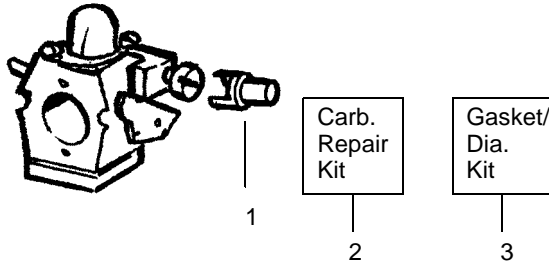

PARTS LIST NO. 530087925		McCULLOCH PARTS LIST	MODEL(s) BVM 240	
DATE 1/31/03	REPLACES 530087925-11/20/02		Note: Illustration may differ from actual model due to design changes	PAGE NO. 7

TYPE 1 ONLY

Carburetor Assembly Part # 530069924 - (WA-229)

Key No.	Part No.	Description
1	530038403	Limiter Cap
2	530069842	Carburetor Repair Kit
3	530069845	Gasket/Diaphragm Kit