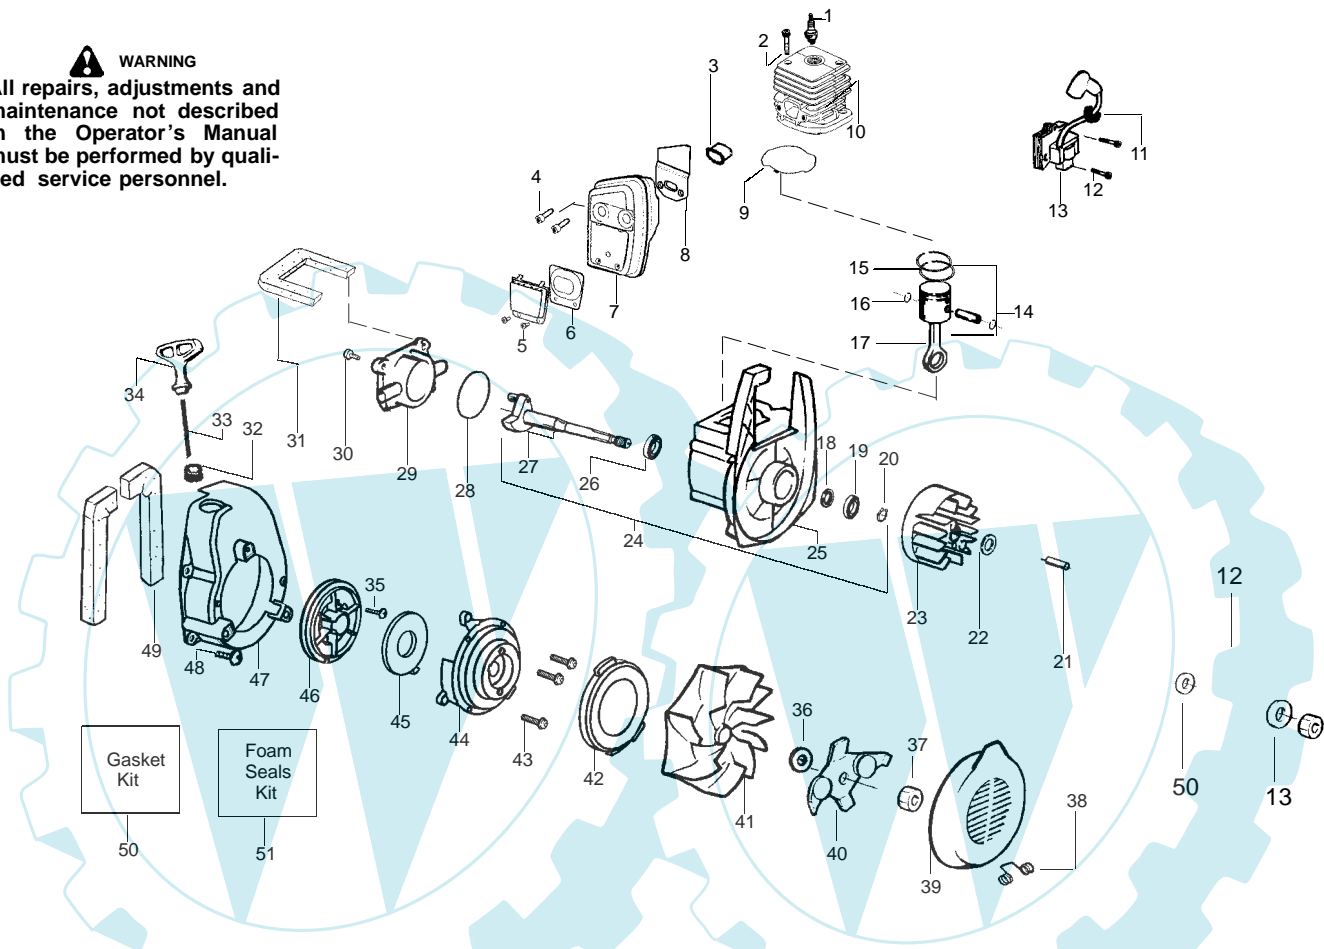

PARTS LIST NO. 530087925		McCULLOCH. PARTS LIST	MODEL(s) BVM 240	
DATE 1/31/03	REPLACES 530087925-11/20/02		Note: Illustration may differ from actual model due to design changes	PAGE NO. 6

TYPE 3

WARNING

All repairs, adjustments and maintenance not described in the Operator's Manual must be performed by qualified service personnel.

Ref.	Part No.	Description	Ref.	Part No.	Description	Ref.	Part No.	Description
1.	952030249	Spark Plug (RCJ-6Y)	21.	530016190	Spacer-Flywheel	40.	530095461	Assy-Mulch Blade
2.	530015953	Screw	22.	530015149	Washer	41.	530069817	Assy-Impeller
3.	530055191	Insulator-Heat	23.	530039209	Assy-Flywheel	42.	530056625	Seal-Ring
4.	530016387	Screw-Muffler-Internal	24.	530071456	Assy-Crankcase/Crank shaft (incl. 20,25,27)	43.	530016349	Screw
5.	530015241	Screw	25.	530012492	Assy-Crankcase (Incl. 18,19,26)	44.	530055101	Housing-Pulley
6.	530071593	Kit-Spark Screen (incl. #5)	26.	530032125	Bearing-Inner	45.	530042086	Spring-Starter
7.	530071600	Kit-Muffler (incl. 4,5,6, & 8)	27.	530012452	Assy-Crankshaft	46.	530071466	Kit-Starter Pulley
8.	530071458	Gasket-Baffle (kit)	28.	530071458	O-ring-C/case (kit)	47.	530055102	Fan Housing
9.	530071458	Gasket-Cylinder (kit)	29.	530012443	Cover-Crankcase	48.	530015810	Screw
10.	530071457	Kit-Cylinder	30.	530015810	Screw	49.	530071459	Foam-182mm (kit)
11.	530019182	Grommet-Ign. Module	31.	530071459	Foam-219mm (kit)	50.	530071458	Kit-Gasket (page 3 incl. 2 & 5) (page 6 incl. 8,9, & 28)
12.	530016357	Screw-Ignition Module	32.	530029182	Eyelet-Flange	51.	530071459	Kit-Foam Seals (page 3 incl. 1,16, & 32) (page 6 incl. 31 & 49)
13.	530035505	Ignition Module	33.	530071467	Kit-Rope			
14.	530069812	Kit-Piston (Incl. 15 & 16)	34.	530049488	Handle-Starter			
15.	530055120	Piston Ring	35.	530016326	Screw-Rope			
16.	530015162	Retainer-Piston Pin	36.	530016240	Washer-Belleville			
17.	530069945	Assy-Connecting Rod	37.	530626605	Nut			
18.	530071615	Kit-Crankcase Seal	38.	530402043	Spring-Return Cover			
19.	530055728	Bearing-Outer	39.	530049313	Inlet Door			
20.	530015941	Retainer Ring-C'chaft						

✓ = NEW PART NUMBER FOR THIS IPL

* = REFER TO THE SERVICE REFERENCE INDICATED FOR MORE INFORMATION. (LOCATED AT END OF IPL)