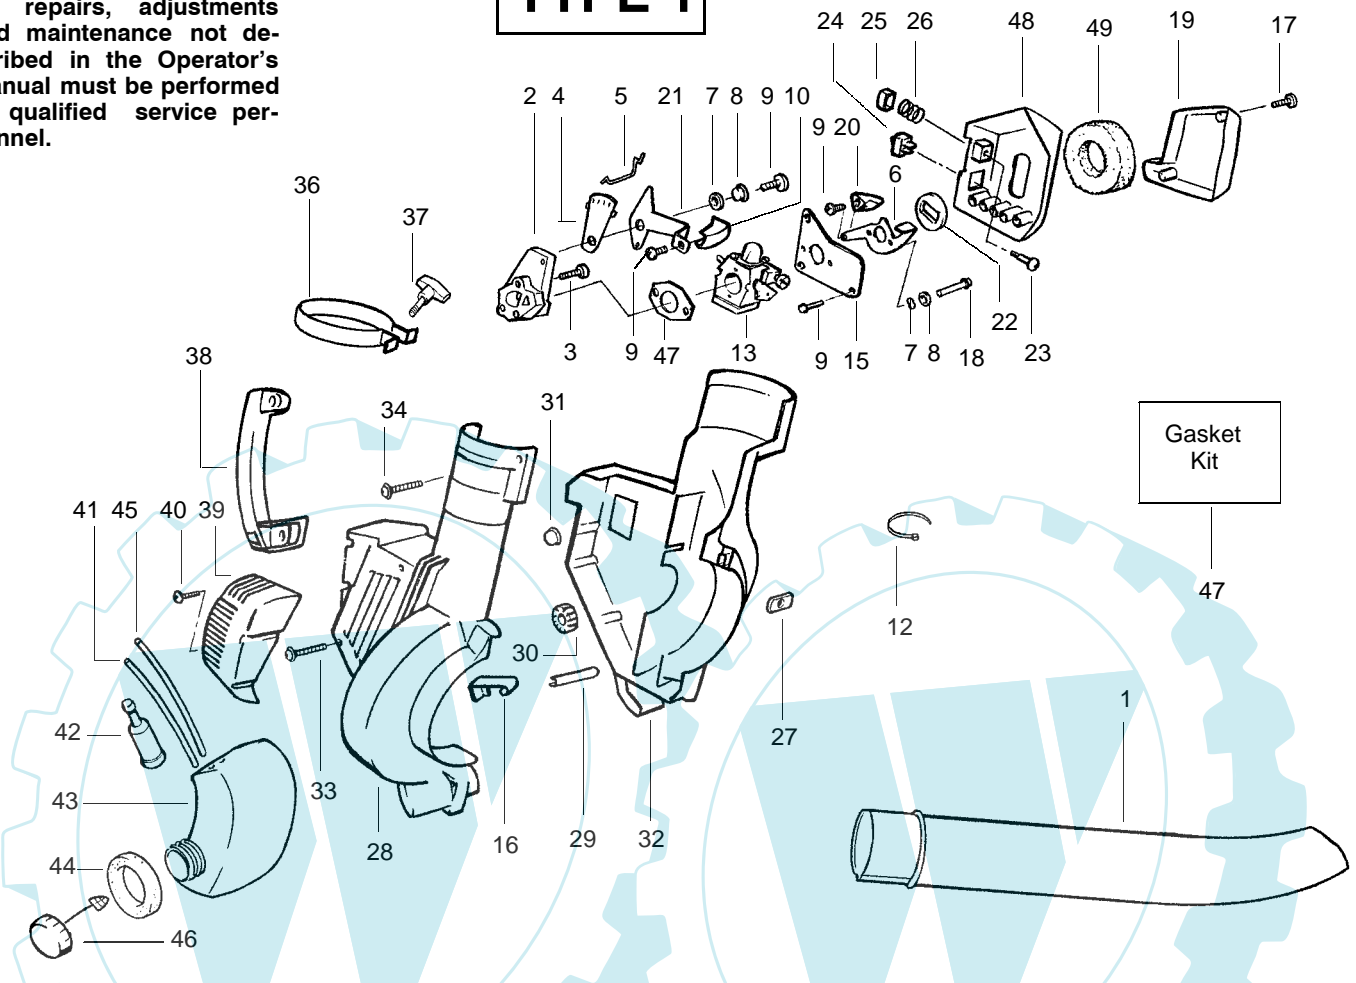

PARTS LIST NO. 530087925		McCULLOCH . PARTS LIST	MODEL(s) BVM 240
DATE 1/31/03	REPLACES 530087925-11/20/02		Note: Illustration may differ from actual model due to design changes

⚠ WARNING
All repairs, adjustments and maintenance not described in the Operator's Manual must be performed by qualified service personnel.

TYPE 1

Ref.	Part No.	Description	Ref.	Part No.	Description
1.	530095597	Blower Tube	28.	530049312	Housing-Right
2.	530049322	Carburetor Adaptor	29.	530049617	Guide Starter Rope
3.	530016014	Screw	30.	530049323	Isolator
4.	530049526	Throttle Plate	31.	530036792	Isolator
5.	530049324	Throttle Linkage	32.	530049311	Housing-Left
6.	530049834	Choke Lever	33.	530015886	Screw
7.	530015254	Washer	34.	530015880	Screw
8.	530015852	Choke Spacer	36.	530016324	Clamp-Blower Tube
9.	530015775	Screw	37.	530016322	Knob
10.	530049837	Knob-Throttle Lever	38.	530095469	Handle
12.	530049494	Wire Clamp	39.	530049879	Muffler Cover
13.	530069924	Carburetor Ass'y. (WA-229)	40.	530015880	Screw
15.	530052293	Choke Plate	41.	530069247	Line Kit-Carb/Purge
16.	530402044	Spring Cover Latch	42.	530095646	Fuel Pick-up Ass'y.
17.	530015957	Screw	43.	530049491	Fuel Tank Ass'y.
18.	530015849	Screw	44.	530049527	Gasket-Fuel Tank
19.	530049315	Air Box Cover	45.	530069216	Line Kit-Tank/Purge
20.	530049836	Knob-Choke Lever	46.	530049386	Fuel Cap w/Retainer
21.	530049325	Throttle Lever	47.	530069813	Gasket Kit
22.	530019246	Filter-Choke Plate	48.	530049316	Air Box
23.	530016211	Retainer-Purge Button	49.	530049383	Air Filter
24.	530069572	Switch			
25.	530049838	Purge Button			
26.	530016212	Spring-Purge Button			
27.	530016207	Nut			
				Not Shown	
				---	Operator Manual
				530087850	Scan.
				530087851	Euro.