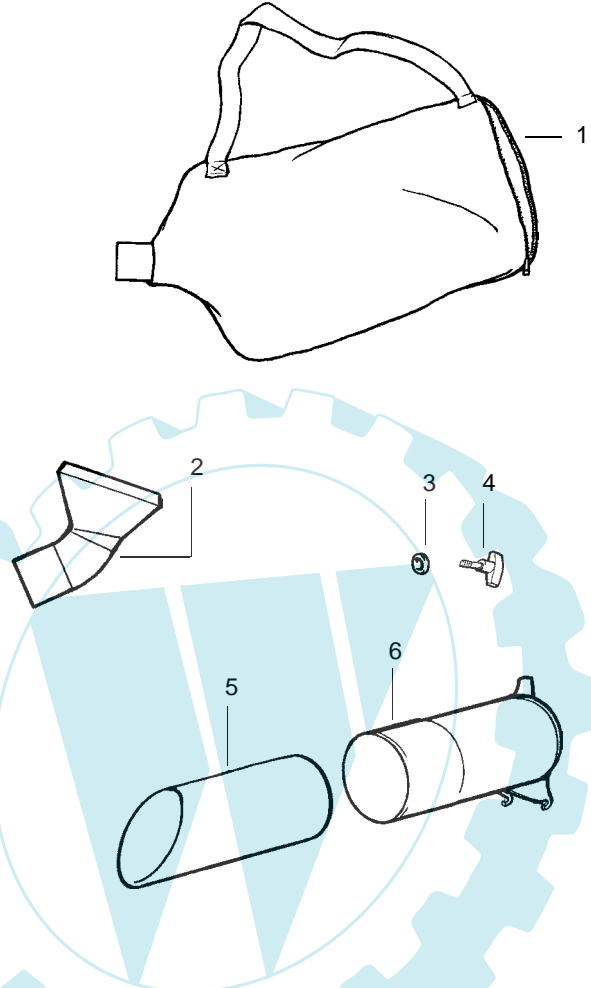

✓ = NEW PART NUMBER FOR THIS IPL ★ = REFER TO THE SERVICE REFERENCE INDICATED FOR MORE INFORMATION. (LOCATED AT END OF IPL)
● = THESE PARTS ARE ILLUSTRATED FOR CLARITY. ORDER COMPLETE ASSEMBLY.

PARTS LIST NO. 530087925		McCULLOCH . PARTS LIST	MODEL(s) BVM 240
DATE 1/31/03	REPLACES 530087925-11/20/02		Note: Illustration may differ from actual model due to design changes

✓ = NEW PART NUMBER FOR THIS IPL

* = REFER TO THE SERVICE REFERENCE INDICATED FOR MORE INFORMATION. (LOCATED AT END OF IPL)

PARTS LIST NO. 530087925		McCULLOCH PARTS LIST	MODEL(s) BVM 240
DATE 1/31/03	REPLACES 530087925-11/20/02		Note: Illustration may differ from actual model due to design changes

Ref.	Part No.	Description
1.	530071465	Assy-Carb. Zama (C1Q-W11)
2.	530038479	Cap-Limiter (high) brown
3.	530038478	Cap-Limiter (low) tan
4.	530071475	Kit-Carb. Repair
5.	530071489	Kit-Carb. Gasket (Zama)

Kit - Carburetor Assy # 530071632 - C1Q-W11C

Note: No Repair kits are available for this carburetor, please order the complete assembly part number 530-071632 (C1Q-W11C)

TYPE 1,2,3

Vacuum Tube Ass'y.

Ref.	Part No.	Description
1.	530095564	Assy-Vac. Bag w/strap
2.	530095470	Tube-Elbow Vac
3.	530049686	Retainer-Vac Tube Knob
4.	530016322	Knob
5.	530094476	Tube-Lower Vac
6.	*****	Tube-Upper Vac