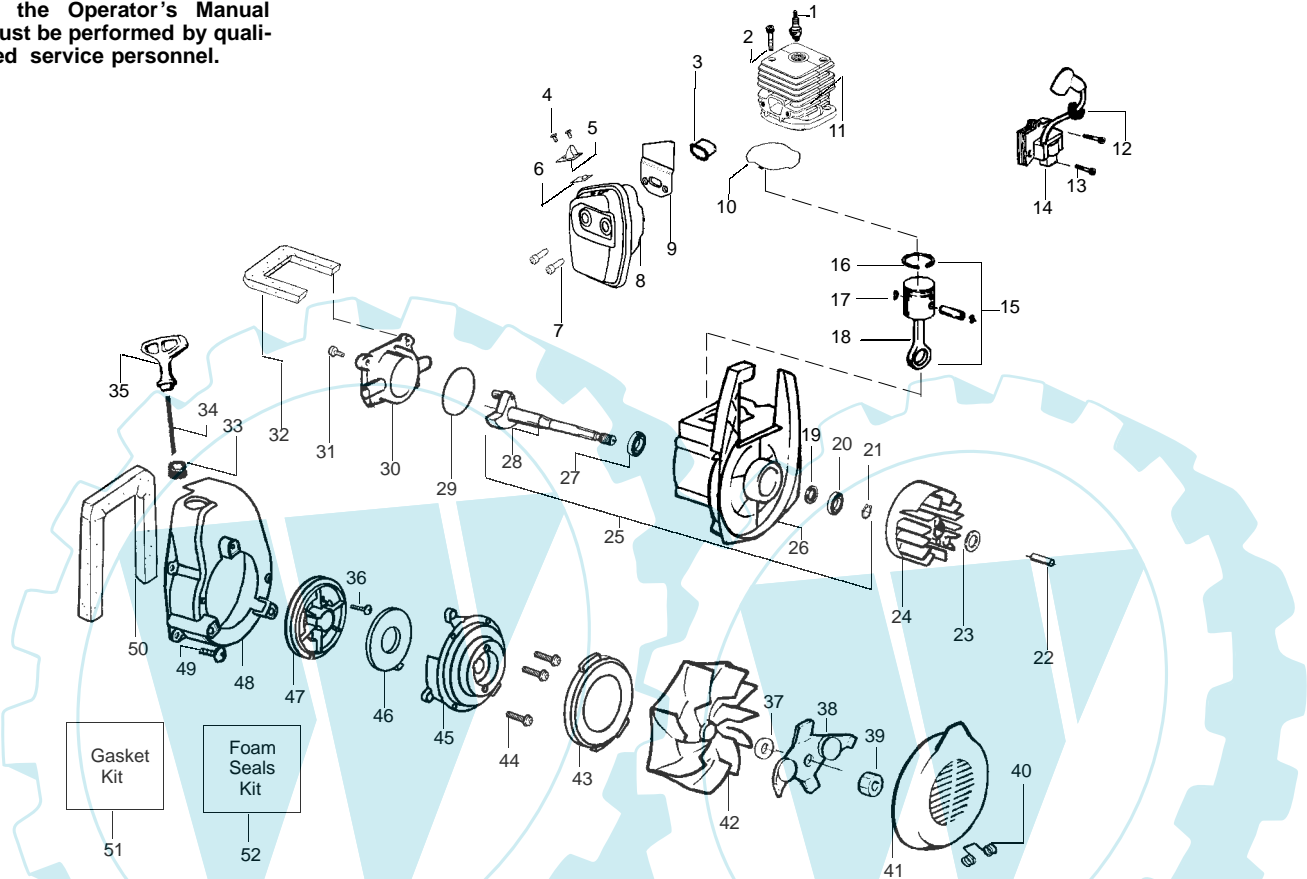

PARTS LIST NO. 530087925		McCULLOCH. PARTS LIST	MODEL(s) BVM 240	
DATE 1/31/03	REPLACES 530087925-11/20/02		Note: Illustration may differ from actual model due to design changes	PAGE NO. 5

TYPE 2

WARNING
All repairs, adjustments and maintenance not described in the Operator's Manual must be performed by qualified service personnel.

Ref.	Part No.	Description	Ref.	Part No.	Description	Ref.	Part No.	Description
1.	952030164	Spark Plug (RCJ-6Y)	20.	530055728	Bearing-Outer	39.	530626605	Nut
2.	530015953	Screw	21.	530015941	Retainer Ring-C'chaft	40.	530402043	Spring-Return Cover
3.	530055191	Insulator-Heat	22.	530016190	Spacer-Flywheel	41.	530049313	Door-Inlet
4.	530055240	Screw	23.	530015149	Washer	42.	530069817	Kit-Impeller Assy
5.	530055241	Deflector-Muffler	24.	530039209	Assy-Flywheel	43.	530055106	Seal-Ring
6.	530071461	Kit-Spark Screen(incl. #4)	25.	530071456	Assy-Crankcase/Crank shaft (incl. 21,26,28)	44.	530016349	Screw
7.	530016341	Screw-Muffler-Internal	26.	530012440	Assy-Crankcase (Incl. 19,20,27)	45.	530055101	Housing-Pulley
8.	530071499	Kit-Muffler (incl. 4-6,7,9)	27.	530032125	Bearing-Inner	46.	530042086	Spring-Starter
9.	530071458	Gasket-Baffle (Kit)	28.	530012452	Assy-Crankshaft	47.	530071466	Kit-Starter Pulley
10.	530071458	Gasket-Cylinder (Kit)	29.	530071458	O-ring-C/case (Kit)	48.	530055102	Housing-Fan
11.	530071457	Kit-Cylinder	30.	530012443	Cover-Crankcase	49.	530015810	Screw
12.	530019182	Grommet-Ign. Module	31.	530015810	Screw	50.	530071459	Foam-365mm (Kit)
13.	530016357	Screw-Ignition Module	32.	530071459	Foam-219mm (Kit)	51.	530071458	Kit-Gasket (includes #9,10,29, adaptor gas ket, & carb. gasket)
14.	530035505	Module-Ignition	33.	530029182	Eyelet-Flange	52.	530071459	Kit-Foam Seals (includes #32,50, air dam & Fuel line grommet)
15.	530069812	Kit-Piston (Incl. 16 & 17)	34.	530071467	Kit-Rope			
16.	530055120	Ring-Piston	35.	530049488	Handle-Starter			
17.	530015162	Retainer-Piston Pin	36.	530016326	Screw-Rope			
18.	530069945	Assy-Connecting Rod	37.	530016240	Washer-Belleville			
19.	530019264	Seal-Crankcase	38.	530095461	Assy-Mulch Blade			

✓ = NEW PART NUMBER FOR THIS IPL   ★ = REFER TO THE SERVICE REFERENCE INDICATED FOR MORE INFORMATION. (LOCATED AT END OF IPL)